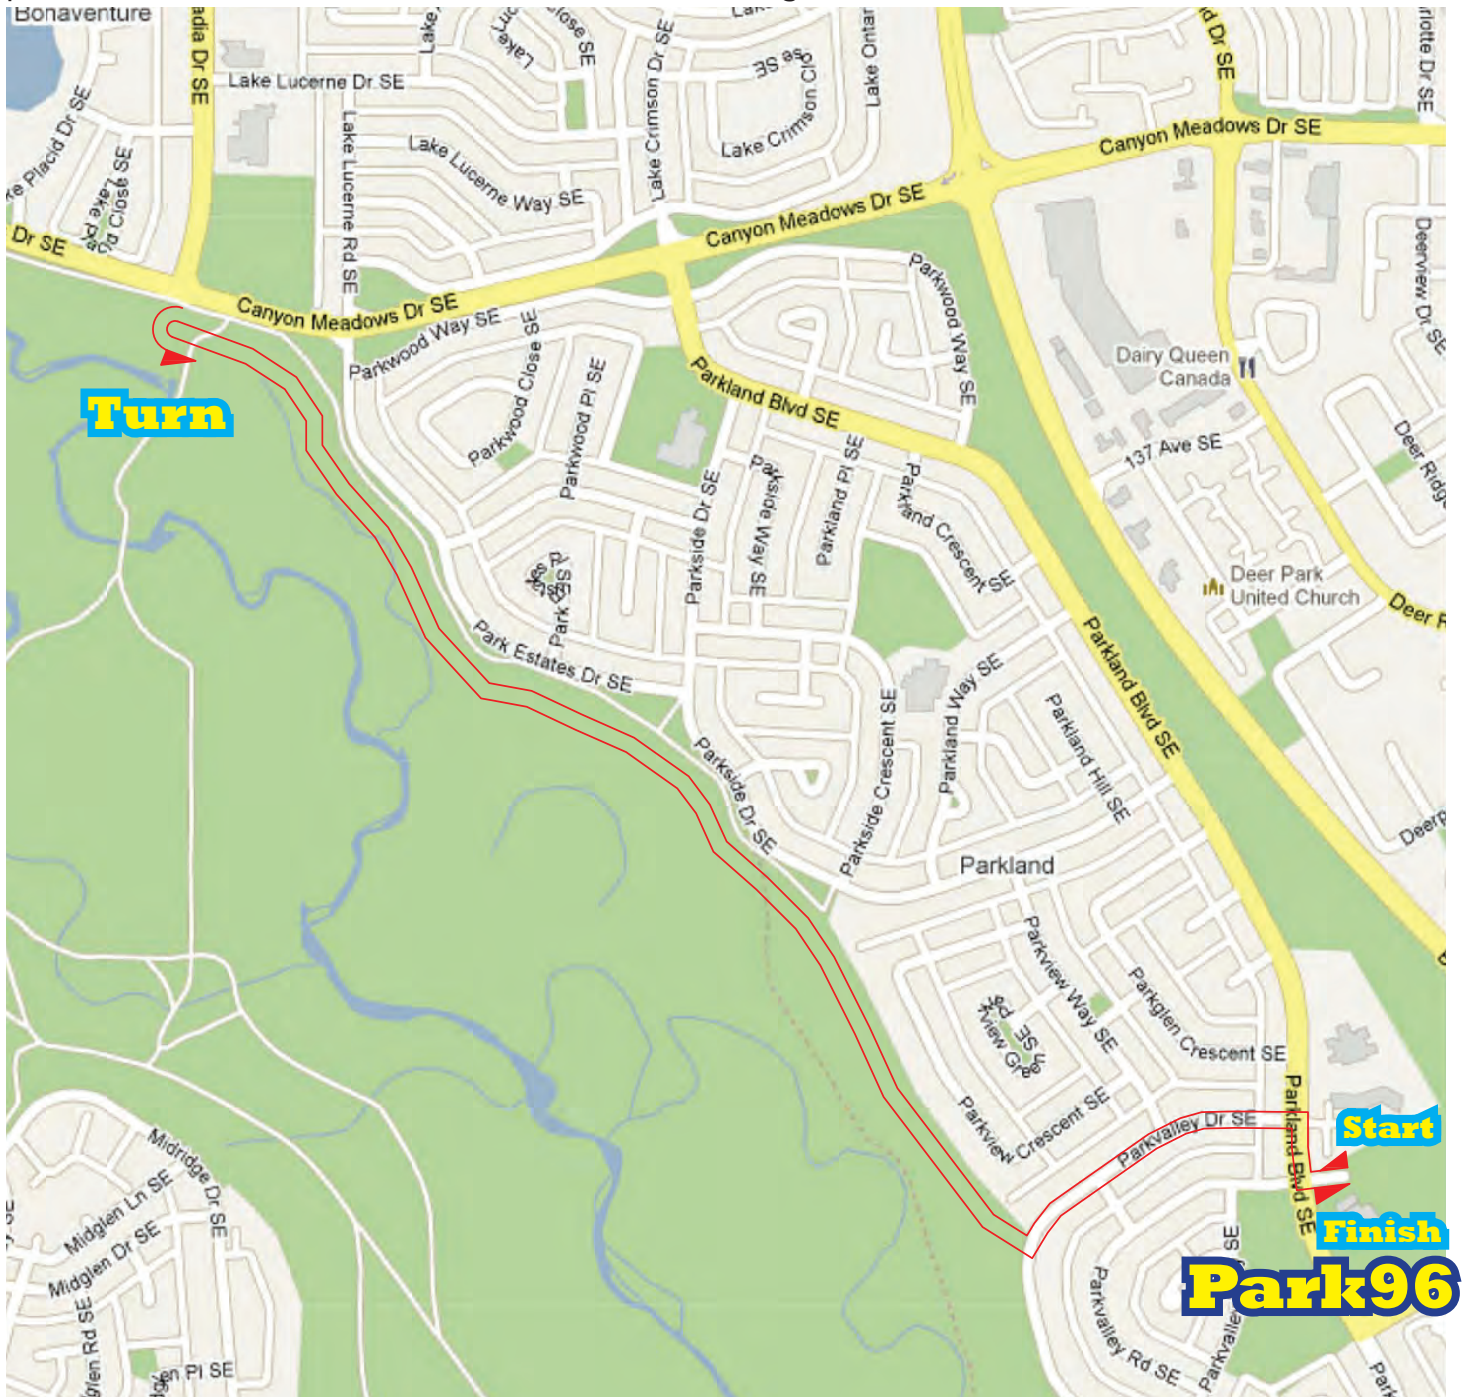

# 3K Fun Run Route

From Park96 parking Lot, turn right on Parkland Blvd, turn left on Parkvalley Drive, head to ridge overlooking Fish Creek Park. Turn right along the ridge, follow to Parkside Drive, Turn Around at the marked point and return to Park 96 along the same route.

# 5K Fun Run Route

From Park96 parking Lot, turn right on Parkland Blvd, turn left on Parkvalley Drive, head to ridge overlooking Fish Creek Park. Turn right along the ridge, follow ridge along Park Estates Drive and travel West on Canyon Meadows Drive. Turn Around at the marked point at Acadia Drive and return to Park 96 along the same route.

# 10K Fun Run Route

From the Park96 parking Lot, turn right on Parkland Blvd, turn left on Parkvalley Drive, head to ridge overlooking Fish Creek Park. Turn right along the ridge, follow ridge along Park Estates Drive and travel West on Canyon Meadows Drive. Turn Around at the marked point at Bonaventure Drive (turn 1). Return along the same route and continue past Parkvalley Drive. Continue Southeast on the ridge. continue past the bus loop on the ridge parallel to Parkridge Drive until you reach the turn around point at 712 Parkland Drive (turn 2). Head back the same way along the ridge to the original entry point at Parkvalley Drive, turn right onto Parkvalley Drive , turn right at Parkland Blvd, turn left into the Park 96 parking lot to the finish.