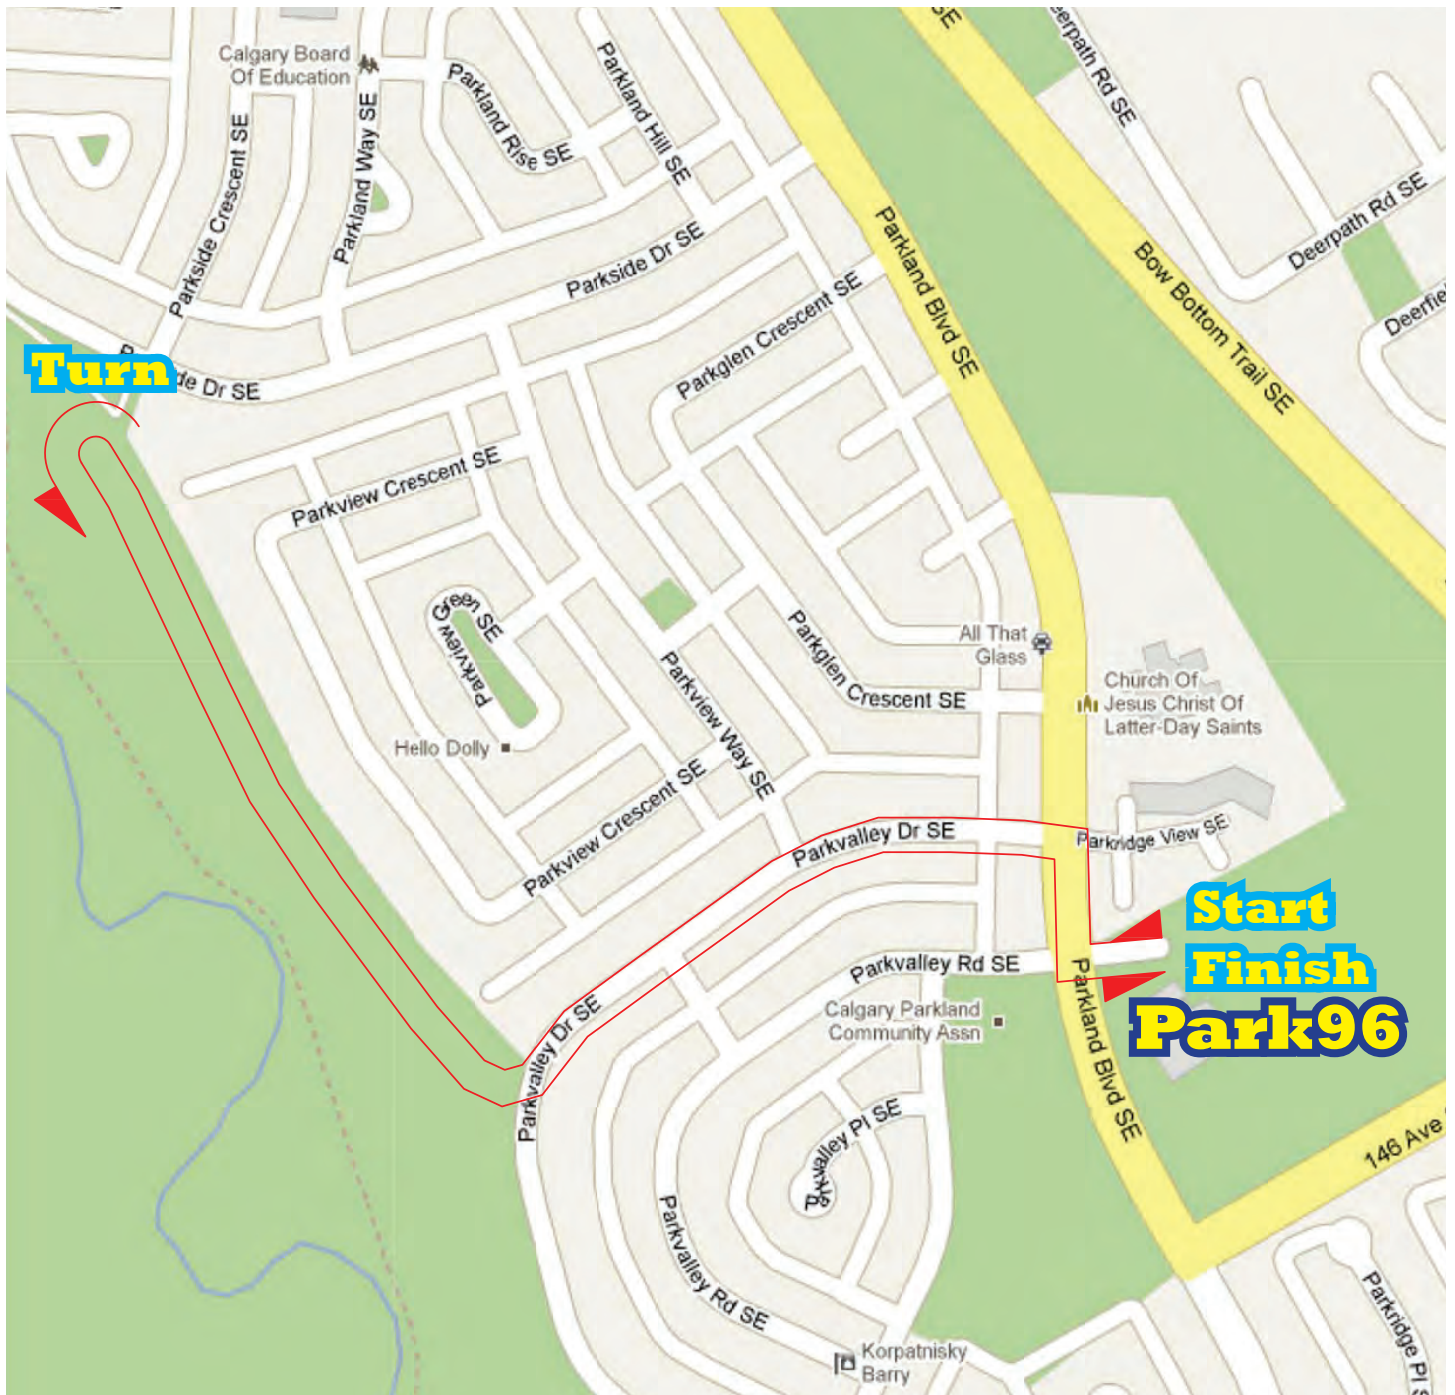

# 3K Fun Run Route

From Park96 parking Lot, turn right on Parkland Blvd, turn left on Parkvalley Drive, head to ridge overlooking Fish Creek Park. Turn right along the ridge, follow to Parkside Drive, Turn Around at the marked point and return to Park 96 along the same route.

# 5K Fun Run Route

From Park96 parking Lot, turn right on Parkland Blvd, turn left on Parkvalley Drive, head to ridge overlooking Fish Creek Park. Turn right along the ridge, follow ridge along Park Estates Drive and travel West on Canyon Meadows Drive. Turn Around at the marked point at Acadia Drive and return to Park 96 along the same route.

# 10K Fun Run Route

From the Park96 parking Lot, turn right on Parkland Blvd, turn left on Parkvalley Drive, head to ridge overlooking Fish Creek Park. Turn right along the ridge, follow ridge along Park Estates Drive and travel West on Canyon Meadows Drive. Turn Around at the marked point at Bonaventure Drive (turn 1). Return along the same route and continue past Parkvalley Drive. Continue Southeast on the ridge. continue past the bus loop on the ridge parallel to Parkridge Drive until you reach the turn around point at 712 Parkland Drive (turn 2). Head back the same way along the ridge to the original entry point at Parkvalley Drive, turn right onto Parkvalley Drive , turn right at Parkland Blvd, turn left into the Park 96 parking lot to the finish.